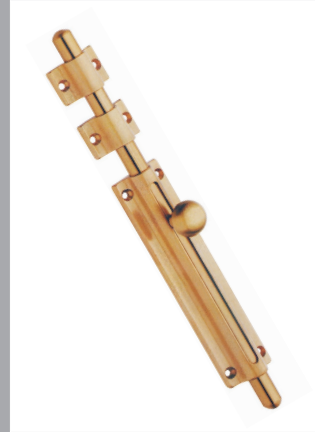

*Catenacci*  
*Door Bolt*

*Verrou*

*Türriegel*

A **thousand year old technique** and art that merge - and here it is appropriate to say - with **craftsmanship** that requires skill and technique. Another aspect must be added to these elements, namely **Italian design**: combined, these can only lead to excellence. This describes the company **Fama International**, founded in 2000, which has based its success on the foundation of a tradition that is solid and highly valued in the local area: **metalworking**. Within a short space of time, Fama, thanks to its business know-how in keeping up with innovation and trends, has quickly become one of the leading companies in the small hardware sector at a European level, then concentrating on the production of accessories for the home. Indeed Fama offers **exclusive products**, genuine pieces of furnishings and design: furniture **knobs, knockers and handles for doors, door stops**, handrail brackets, hinges and bolts.