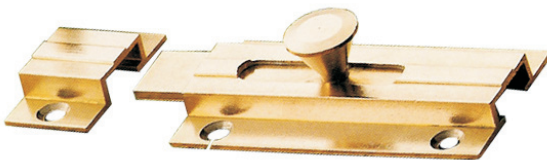

Finitura - Finishing:

A C L

Packaging : 50 pcs

CT424

Dimension :

50x31mm
60x31mm
80x31mm
100x31mm
120x31mm
140x31mm
160x31mm

Materiale - Material :

Ottone - Solid Brass - Messing - Laiton

Finitura - Finishing:

A C L

Packaging : 25 pcs

CT427

Dimension :

8x44mm
9x49mm
11x60mm

Materiale - Material :

Ottone - Solid Brass - Messing - Laiton

Finitura - Finishing:

A C L

Packaging : 50 pcs