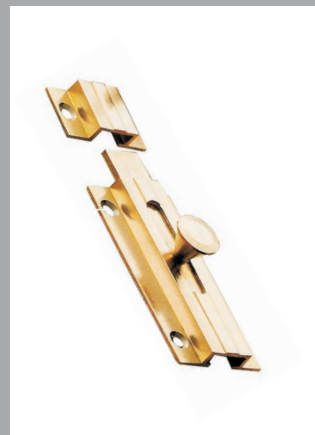

*Catenacci*  
*Door Bolt*

*Verrou*

*Türriegel*

A **thousand year old technique** and art that merge - and here it is appropriate to say - with **craftsmanship** that requires skill and technique. Another aspect must be added to these elements, namely **Italian design**: combined, these can only lead to excellence. This describes the company **Fama International**, founded in 2000, which has based its success on the foundation of a tradition that is solid and highly valued in the local area: **metalworking**. Within a short space of time, Fama, thanks to its business know-how in keeping up with innovation and trends, has quickly become one of the leading companies in the small hardware sector at a European level, then concentrating on the production of accessories for the home. Indeed Fama offers **exclusive products**, genuine pieces of furnishings and design: furniture **knobs, knockers and handles for doors, door stops**, handrail brackets, hinges and bolts.